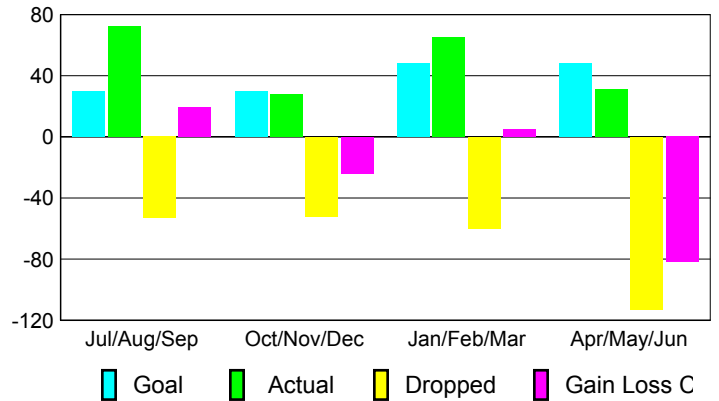

Membership Results 2009-2010

Goal, New, Dropped, Gain/Loss

Comparison of Membership Gain/Loss

Current Year Compared to the Previous Year