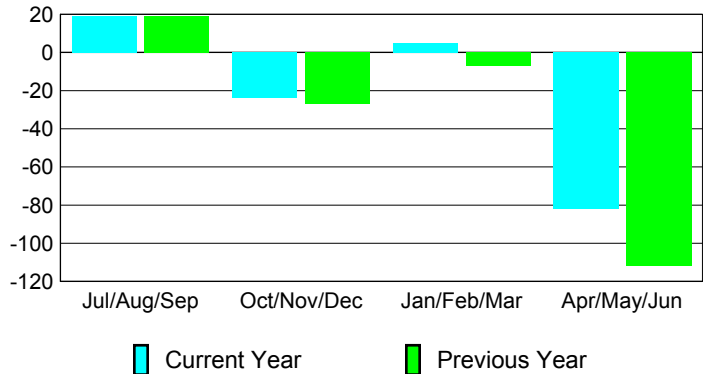

Membership Results
2009-2010

Membership
2008-2009

Month	Net Memb Goal	Actual New Memb	Actual Dropped Memb	Gain/Loss of Memb	Gain/Loss of Memb
Jul/Aug/Sep	30	72	-53	19	19
Oct/Nov/Dec	30	28	-52	-24	-27
Jan/Feb/Mar	48	65	-60	5	-7
Apr/May/June	48	31	-113	-82	-112
Totals	156	196	-278	-82	-127

Membership Results 2009-2010

Goal, New, Dropped, Gain/Loss

Comparison of Membership Gain/Loss

Current Year Compared to the Previous Year

Gender Comparison 2009-2010

Jul/Aug/Sep

Oct/Nov/Dec

Jan/Feb/Mar

Apr/May/June

Male

Female