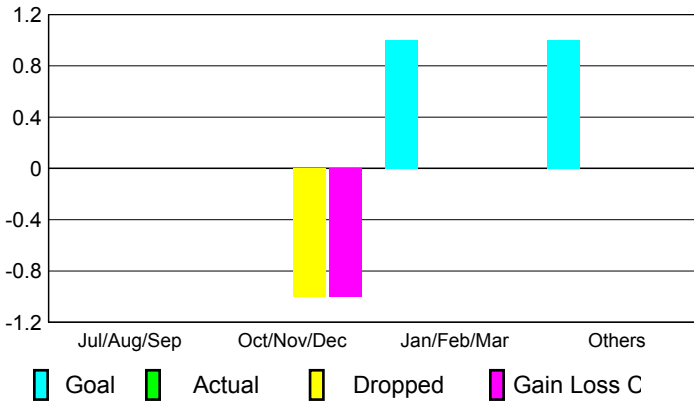

2009-2010 GMT Quarterly Report for District (or Undistricted) **District 333 A**

GMT: **Shinobu Goto**

Location: **JAPAN**

GMT CA: **5**

CLUBS

Club Results
2009-2010

Clubs
2008-2009

Month	New Club Goal	Actual New Clubs	Actual Dropped Clubs	Gain/Loss of Clubs	Gain/Loss of Clubs
Jul/Aug/Sep	0	0	0	0	0
Oct/Nov/Dec	0	0	-1	-1	0
Jan/Feb/Mar	1	0	0	0	0
Apr/May/June	1	0	0	0	0
Totals	2	0	-1	-1	0

Club Results 2009-2010

Goal, New, Dropped, Gain/Loss

Comparison of Club Gain/Loss

Current Year Compared to the Previous Year

YTD Status Quo Clubs 2009-2010

Status Quo Clubs Compared to Status Quo Members

MEMBERSHIP

Membership Results
2009-2010

Membership
2008-2009

Month	Net Memb Goal	Actual New Memb	Actual Dropped Memb	Gain/Loss of Memb	Gain/Loss of Memb
Jul/Aug/Sep	30	72	-53	19	19
Oct/Nov/Dec	30	28	-52	-24	-27
Jan/Feb/Mar	48	65	-60	5	-7
Apr/May/June	48	31	-113	-82	-112
Totals	156	196	-278	-82	-127